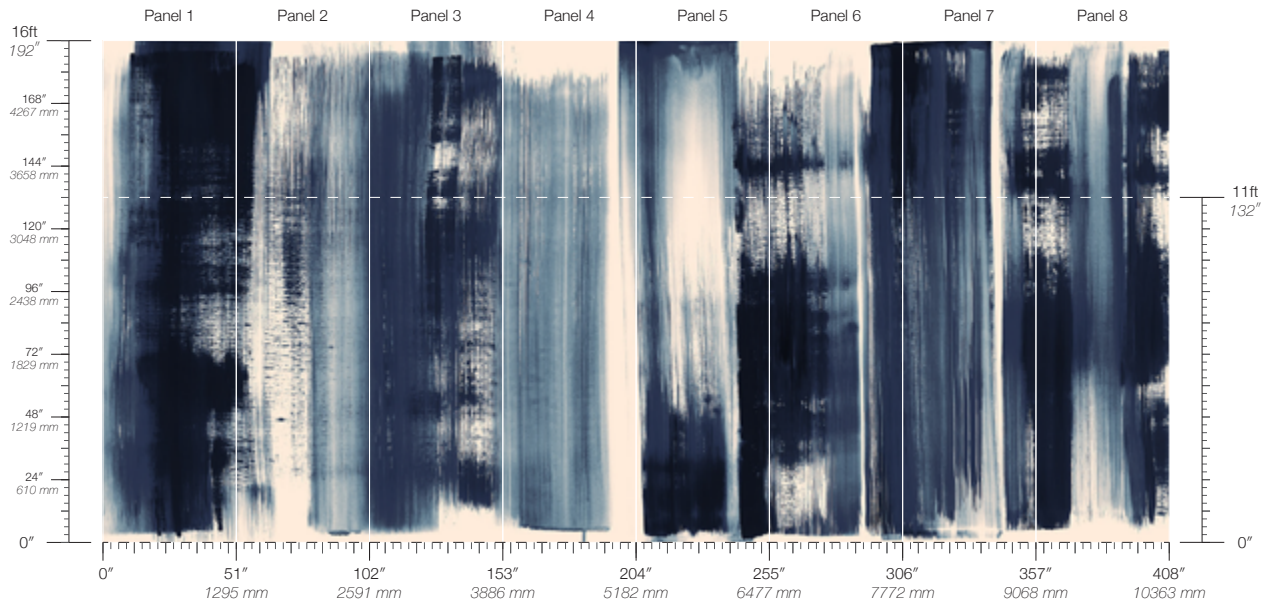

Noir Velvet

Suitable for residential and commercial projects

COLOR
Velvet

STOCK
Made to order

REPEAT
Non-repeating

CONTACT
sales@calicowallpaper.com
+1 718 243 1705
57 Lispenard Street
New York, NY 10013 USA

ITEM
4307

MINIMUM
1 panel

LEAD TIME
4 weeks to print

CONTENT
Type II PVC Free

MAINTENANCE
Water-based cleanser

ORIGIN
USA

DISCLAIMER
Panel maps represent mural artwork only. Reference the physical sample for color and texture.

PANEL WIDTH
51" / 1295 mm trimmed

FLAMMABILITY
ASTM E84 Adhered Class A

DETAILS
Custom options available

PANEL HEIGHT
132" / 3353 mm standard
192" / 4877 mm standard

ENVIRONMENTAL
Recycled Content, Phthalate Free
Low VOC, HPD Available

PRICE
Available upon request